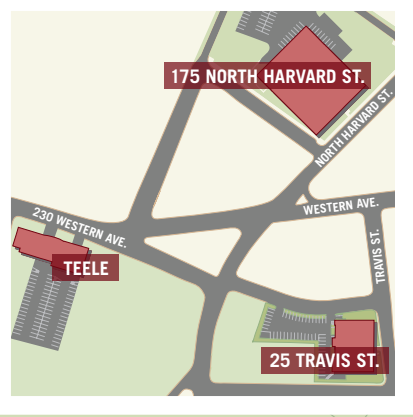

HARVARD STADIUM

To Harvard Square
NORTH HARVARD STREET
To 175 North Harvard Street

SOLDIERS FIELD ROAD / STORROW DRIVE

Footbridge

GORDON ROAD

HARVARD WAY

KRESGE WAY

BATTEN WAY

WESTERN AVENUE

To Teele Hall (230 Western Avenue) & 25 Travis Street

160928